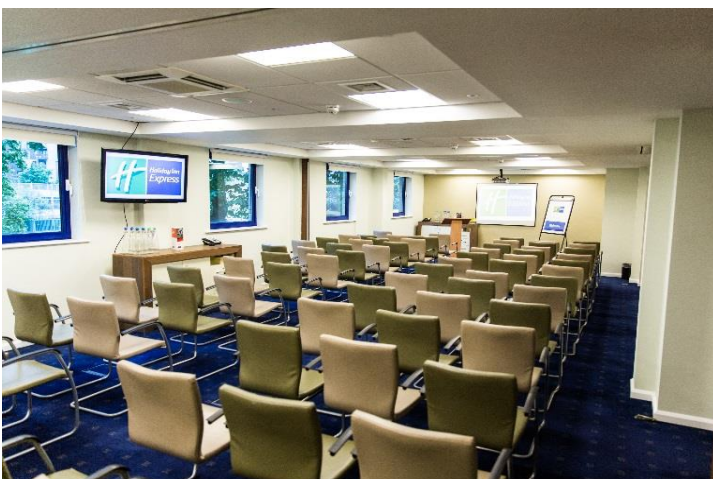

Holiday Inn Express London Stratford

Just the Place for You

Holiday Inn Express London – Stratford is the perfect venue for your business meetings. Located close to major transport hubs for both the City of London and Central London, our facilities are available for both formal and informal occasions such as conferences, training sessions, sales reviews, board or small meetings, product launches or exhibitions. We have a range of meeting rooms to cater for all of your requirements.

What is Waiting for You

- 5 Meeting Rooms
- Unlimited Tea/Coffee
- Audio/Visual Equipment
- Wi-Fi Access
- Business Centre
- Dedicated Conference Contact
- Hot and Cold Buffet Lunch

Room Capacity

	Boardroom	Theatre	Classroom	U-Shape
Bridges Suite	50	80	40	50
Millennium	8	12	8	
Waterloo	12-14	30	12	12-14
Westminster	12-14	30	12	12-14
Tower Bridge	12-14	40	14	12-14
Blackfriars	8	20	8	10